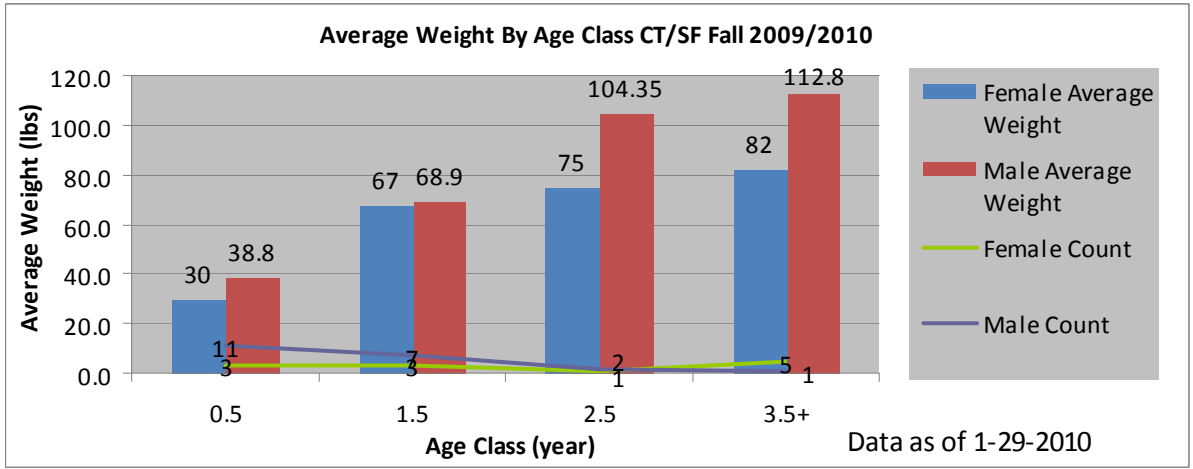

Fall 2009/2010 Whitetail Harvest Statistics For Patuxent Research Refuge

Statistics compiled by Timothy R. Duclos

Data obtained by Jessi Tapp, Bryan Jones, and Tim Duclos at Hunting Control Check Station

All data as of conclusion of season

CT and MR Lottery 2009/2010				
Date	Sex	Weight (lb)	Age	Points
10/17/2009	Female	75	2.5	
10/17/2009	Male	34	0.5	BB
10/17/2009	Male	38	0.5	BB
10/17/2009	Male	46.3	0.5	BB
10/17/2009	Male	46.6	0.5	BB
10/17/2009	Female	72.1	1.5	
10/31/2009	Female	75.2	3.5+	
10/31/2009	Male	30.3	0.5	BB
10/31/2009	Female	39	0.5	
10/31/2009	Male	74	1.5	BB
10/31/2009	Male	61.3	1.5	BB
10/31/2009	Male	59	1.5	BB
10/31/2009	Male	40	0.5	BB
11/14/2009	Male	33.5	0.5	BB
11/14/2009	Female	18.5	0.5	
11/14/2009	Male	69.5	1.5	<3 IN
11/14/2009	Male	77.3	1.5	BB
11/14/2009	Female	87.7	3.5+	
11/14/2009	Female	73.5	1.5	
Total	19			

Shaefer Farm 2009/2010				
Date	Sex	Weight (lb)	Age	Points
10/24/2009	Male	61.3	1.5	Spike <3in
10/24/2009	Female	84.5	3.5+	
10/26/2009	Male	79.8	1.5	BB
10/28/2009	Female	31.4	0.5	
10/28/2009	Male	35.4	0.5	BB Piebald partial
10/29/2009	Male	42.2	0.5	BB

Central Tract/Shaefer Farm Deer Harvest Total 2009/2010:

34