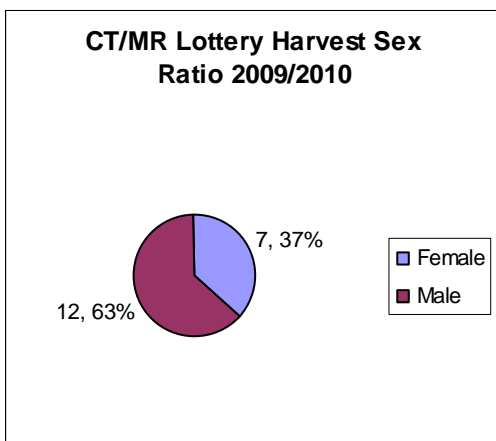

Shaefer Farm 2009/2010				
Date	Sex	Weight (lb)	Age	Points
10/24/2009	Male	61.3	1.5	Spike <3in
10/24/2009	Female	84.5	3.5+	
10/26/2009	Male	79.8	1.5	BB
10/28/2009	Female	31.4	0.5	
10/28/2009	Male	35.4	0.5	BB Piebald partial
10/29/2009	Male	42.2	0.5	BB