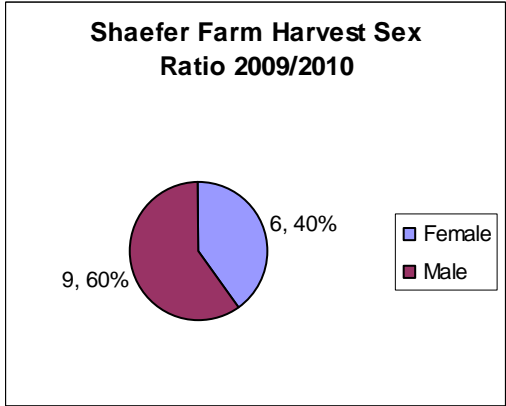

Fall 2009/2010 Whitetail Harvest Statistics For Patuxent Research Refuge

Statistics compiled by Timothy R. Duclos

Data obtained by Jessi Tapp, Bryan Jones, and Tim Duclos at Hunting Control Check Station

Shaefer Farm 2009/2010				
Date	Sex	Weight (lb)	Age	Points
10/24/2009	Male	61.3	1.5	Spike <3in
10/24/2009	Female	84.5	3.5+	
10/26/2009	Male	79.8	1.5	BB
10/28/2009	Female	31.4	0.5	
10/28/2009	Male	35.4	0.5	BB Piebald partial
10/29/2009	Male	42.2	0.5	BB

Central Tract/Shaefer Farm Deer Harvest Total 2009/2010:

34