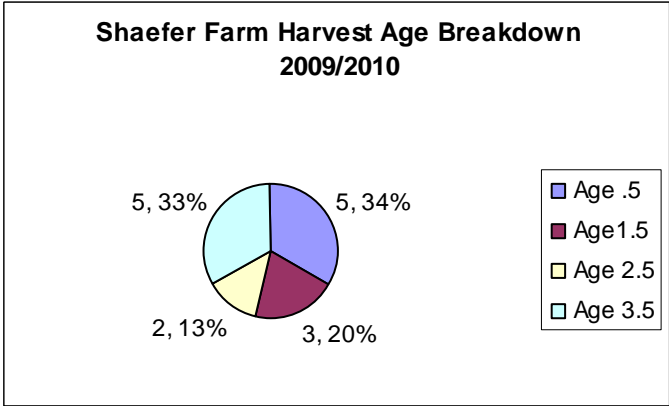

Fall 2009/2010 Whitetail Harvest Statistics For Patuxent Research Refuge

Statistics compiled by Timothy R. Duclos

Data obtained by Jessi Tapp, Bryan Jones, and Tim Duclos at Hunting Control Check Station

Shaefer Farm 2009/2010				
Date	Sex	Weight (lb)	Age	Points
10/24/2009	Male	61.3	1.5	Spike <3in
10/24/2009	Female	84.5	3.5+	
10/26/2009	Male	79.8	1.5	BB
10/28/2009	Female	31.4	0.5	
10/28/2009	Male	35.4	0.5	BB Piebald partial
10/29/2009	Male	42.2	0.5	BB

Central Tract/Shaefer Farm Deer Harvest Total 2009/2010:

34