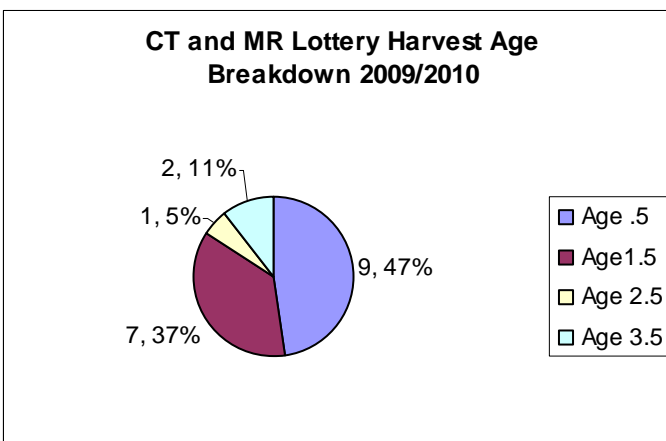

Shaefer Farm 2009/2010				
Date	Sex	Weight (lb)	Age	Points
10/24/2009	Male	61.3	1.5	Spike <3in
10/24/2009	Female	84.5	3.5+	
10/26/2009	Male	79.8	1.5	BB
10/28/2009	Female	31.4	0.5	
10/28/2009	Male	35.4	0.5	BB Piebald partial
10/29/2009	Male	42.2	0.5	BB