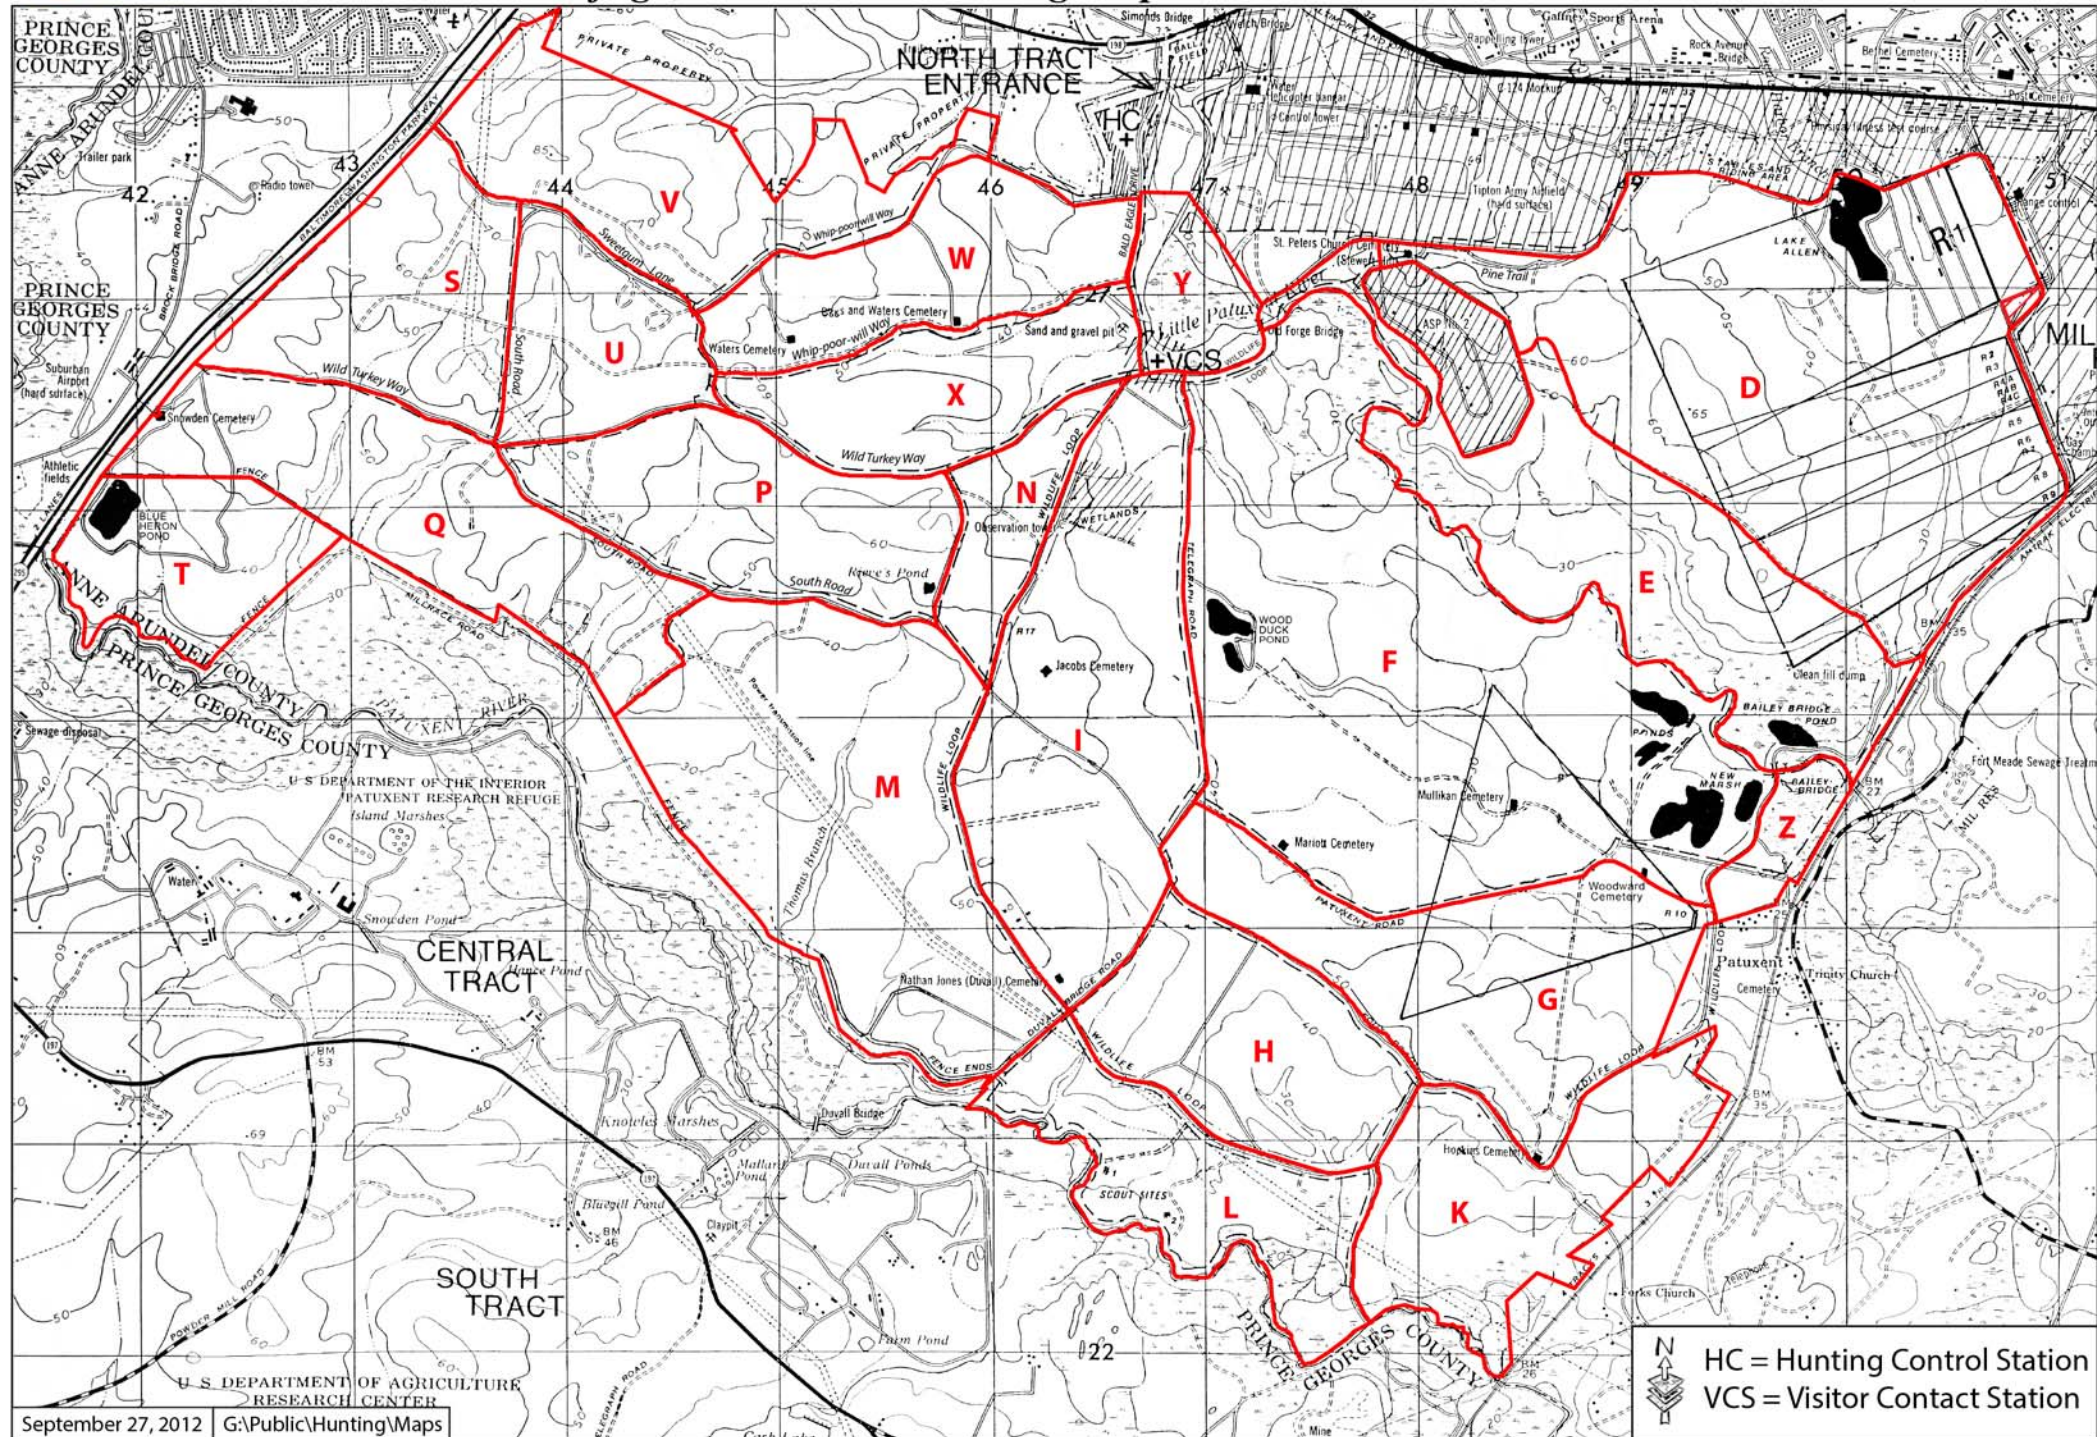

U.S. FISH & WILDLIFE SERVICE

Patuxent Research Refuge, North Tract Hunting Map

HC = Hunting Control Station
 VCS = Visitor Contact Station