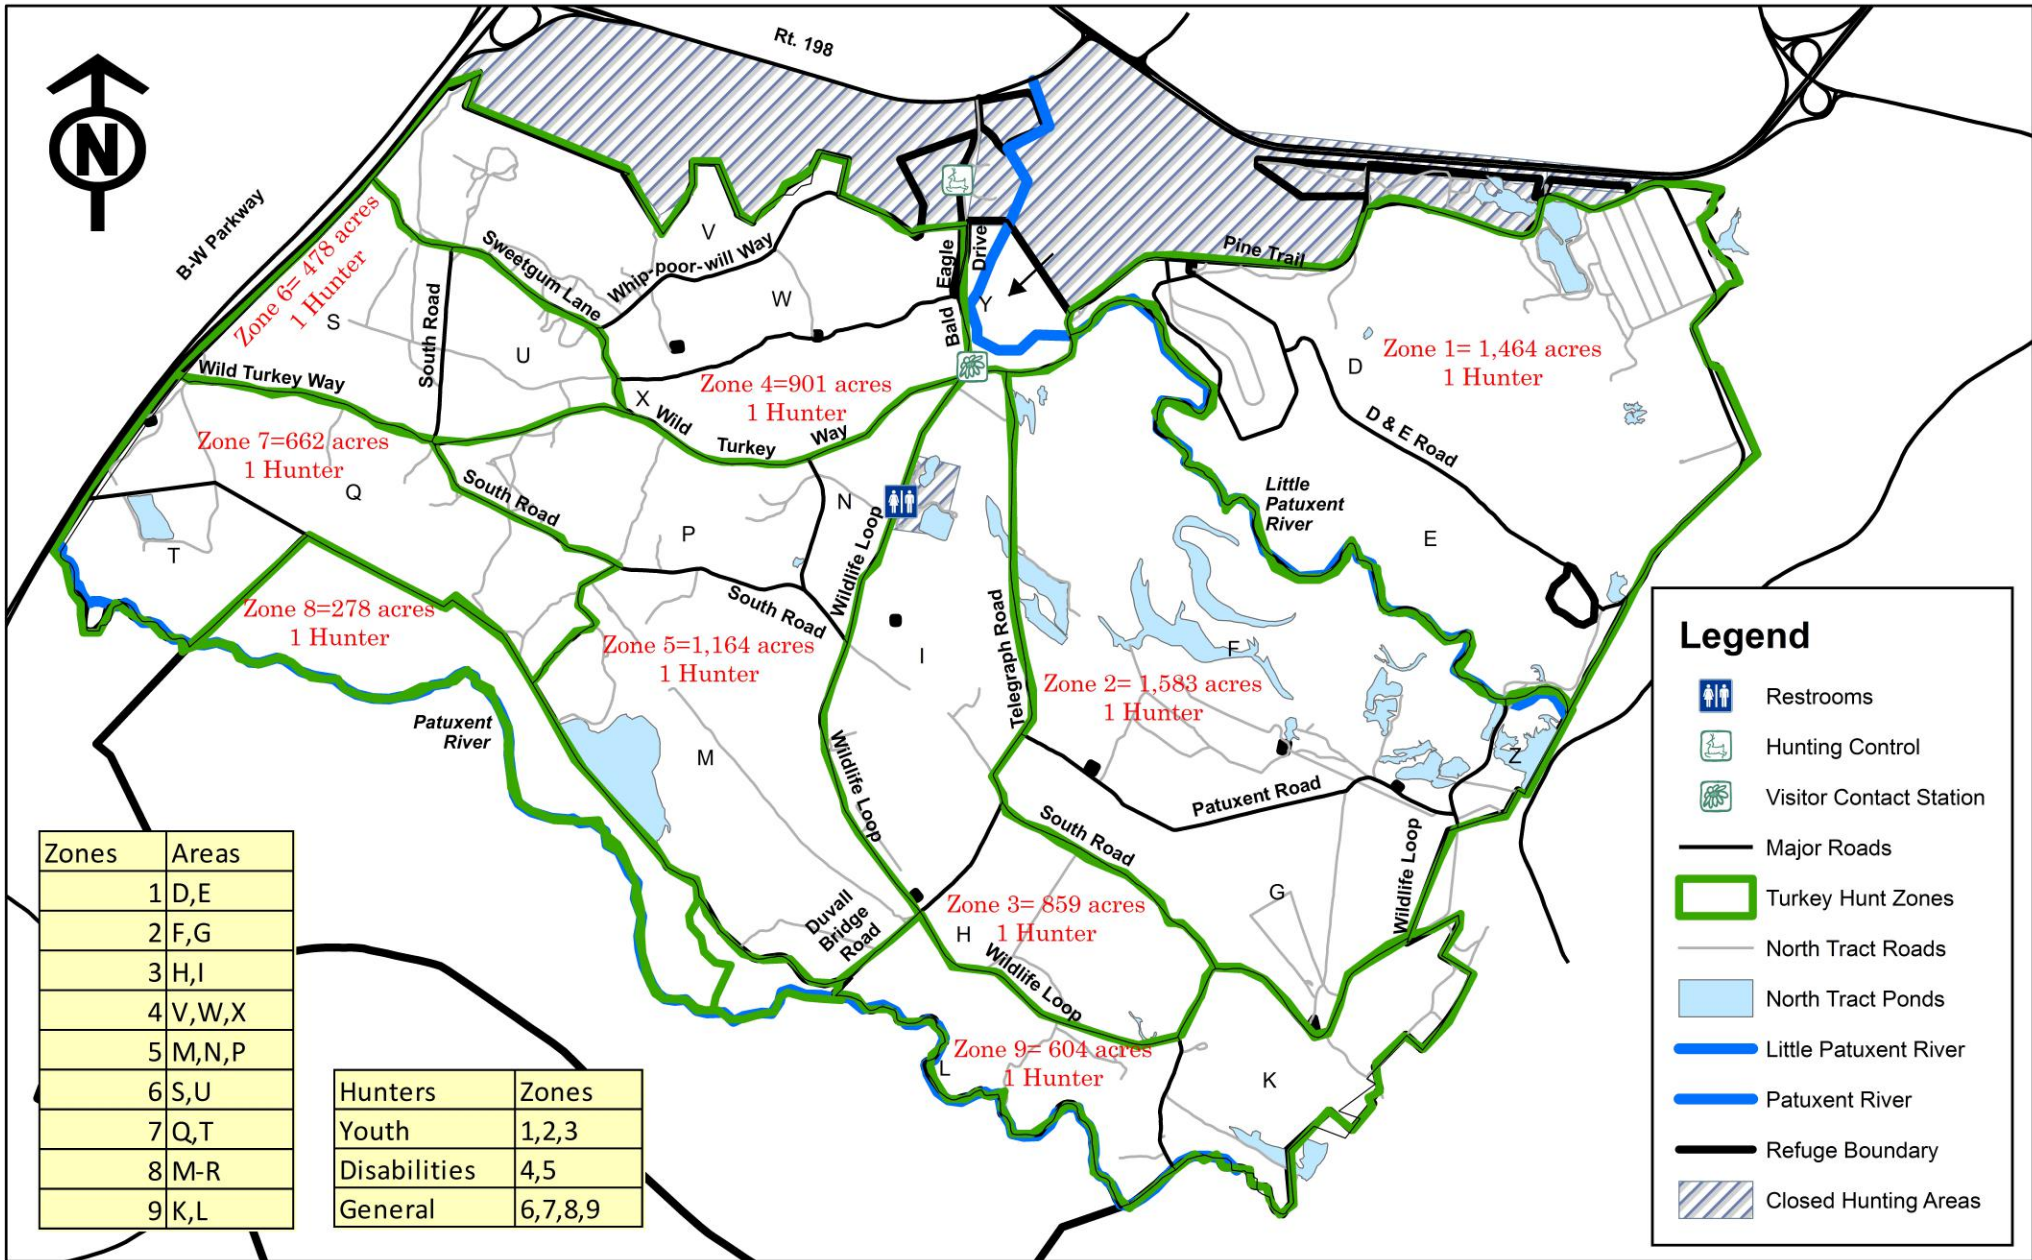

Patuxent Research Refuge: North Tract Turkey Hunt Zones

Zones	Areas
1	D,E
2	F,G
3	H,I
4	V,W,X
5	M,N,P
6	S,U
7	Q,T
8	M-R
9	K,L

Hunters	Zones
Youth	1,2,3
Disabilities	4,5
General	6,7,8,9