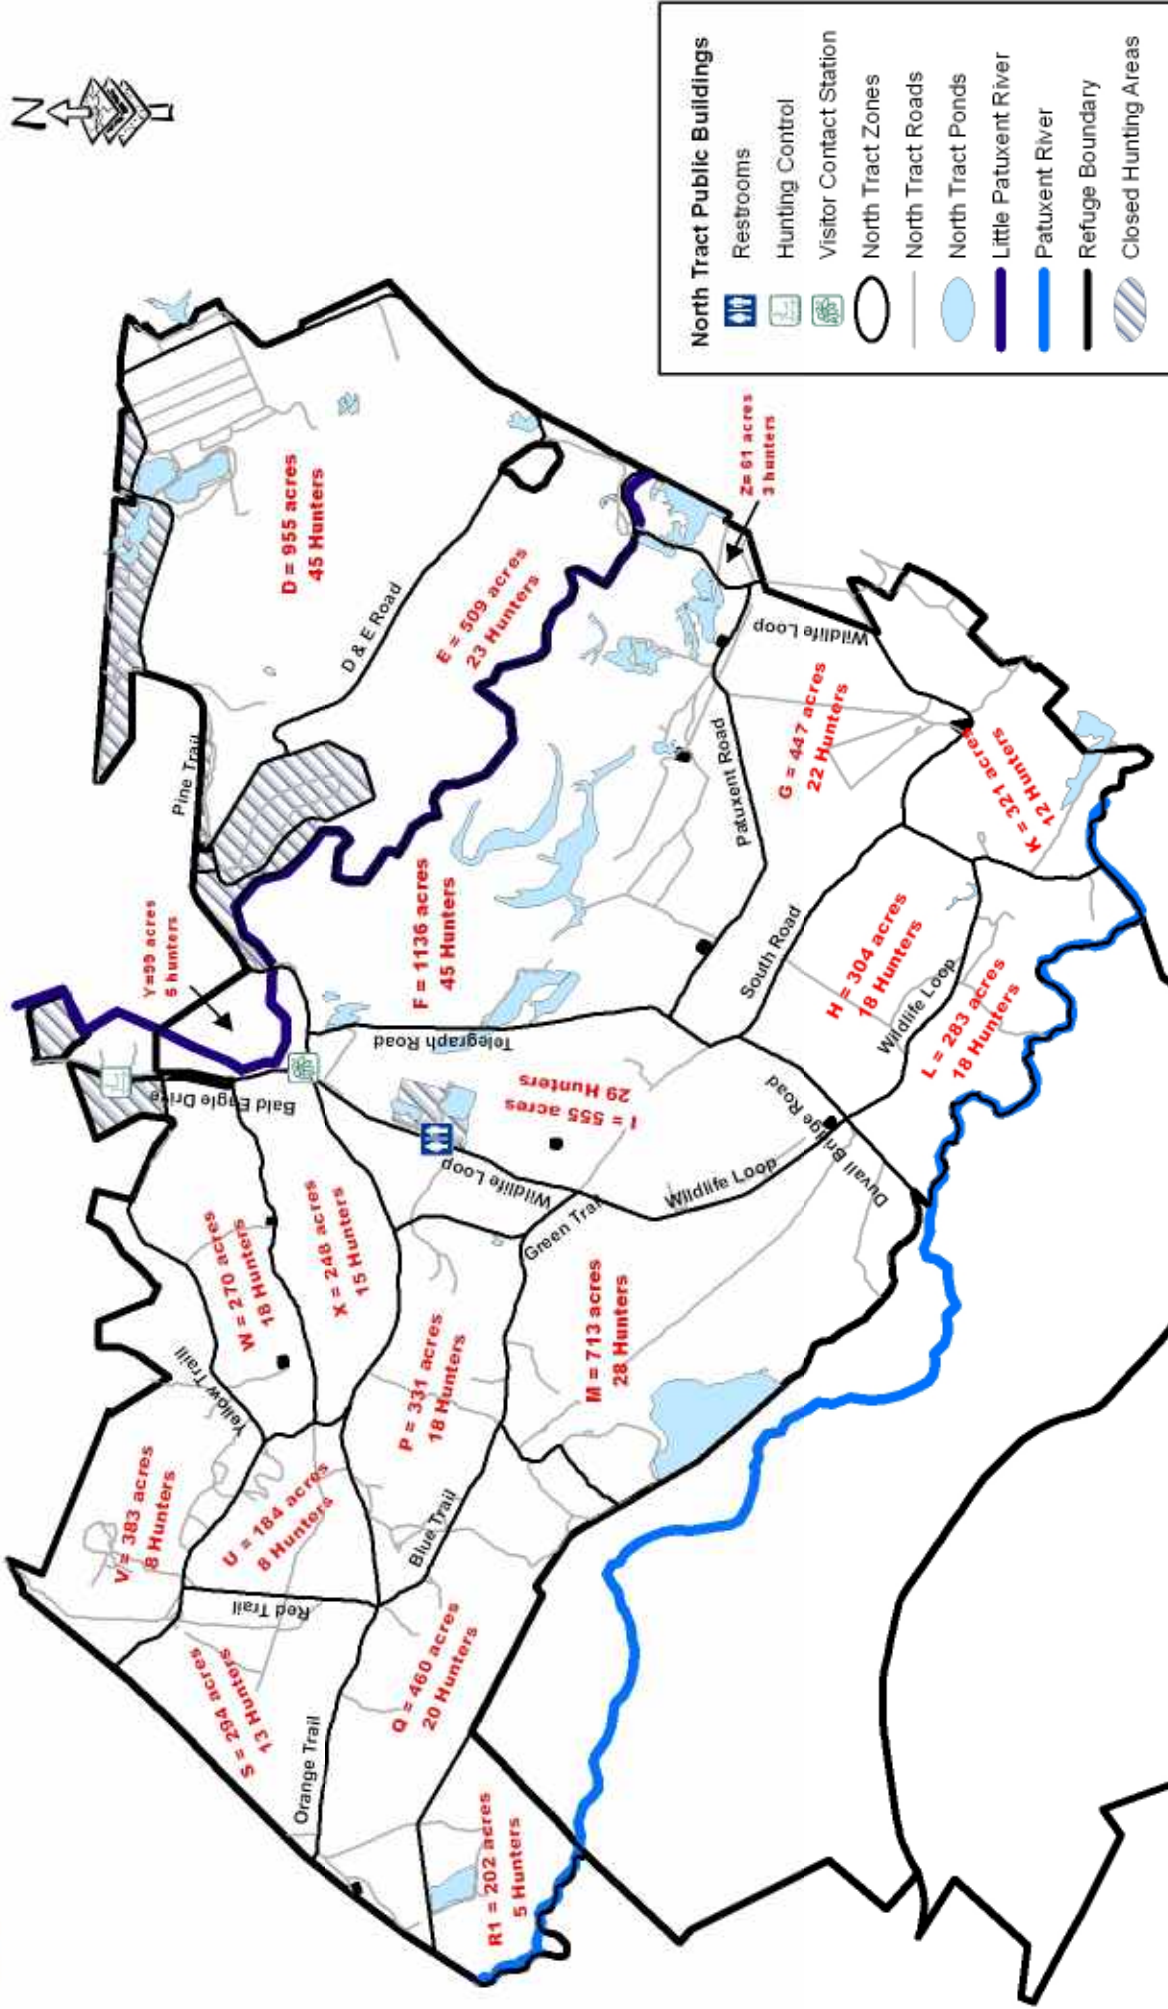

Patuxent Research Refuge: North Tract Hunting Zones

G:\Biology Team\GIS\Projects\Stacy-North Tract Hunt Map.mxd