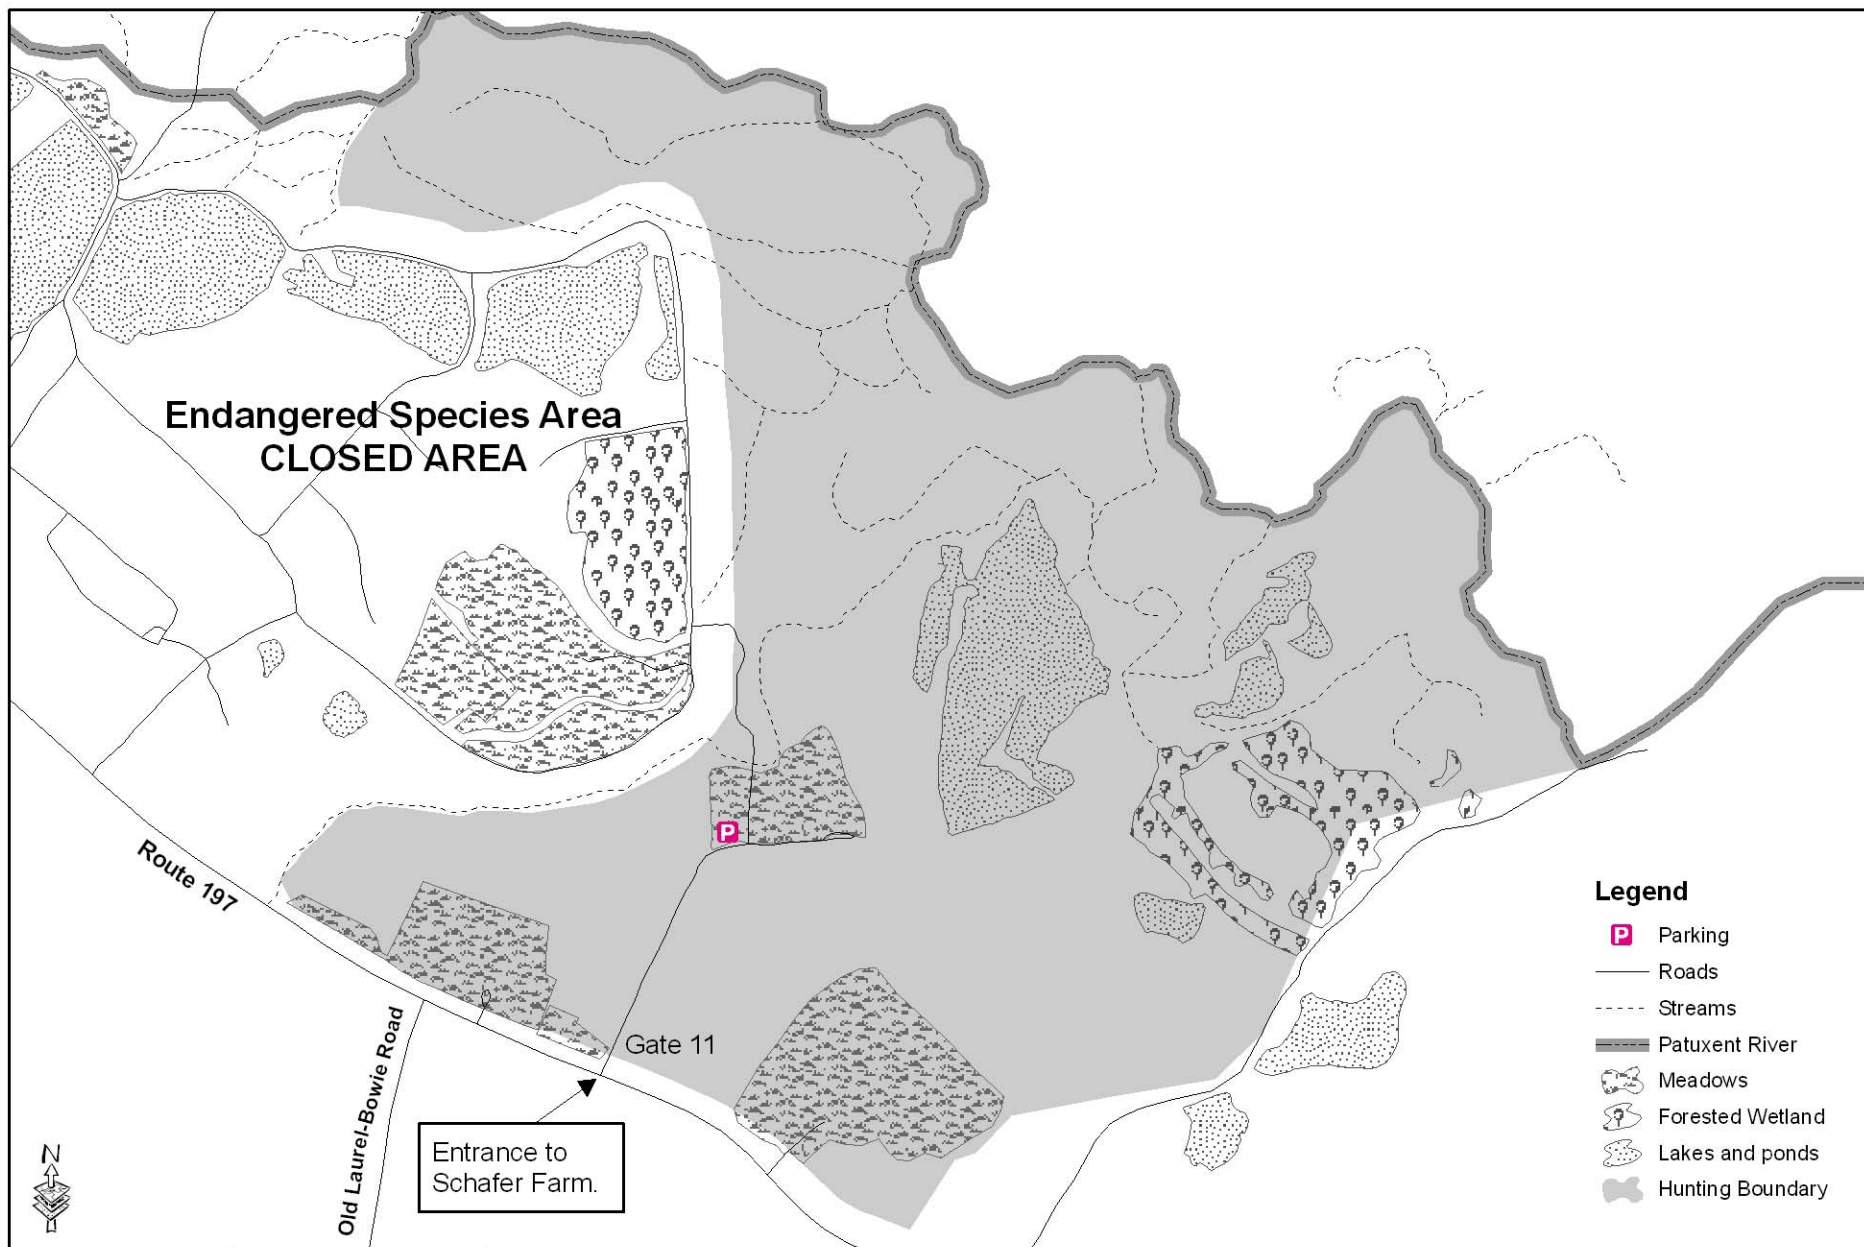

Patuxent Research Refuge
Schafer Farm Unit, Deer Hunting Map

October 4, 2012

G:\Public\Hunting\Maps

0 100 200

Meters

0 500 1,000

Feet

1 = 12,500