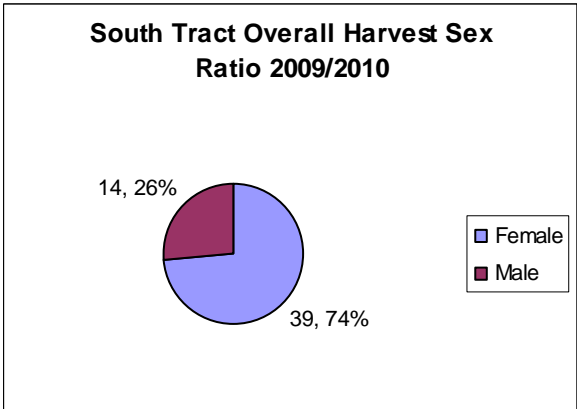

Overall South Tract Statistics