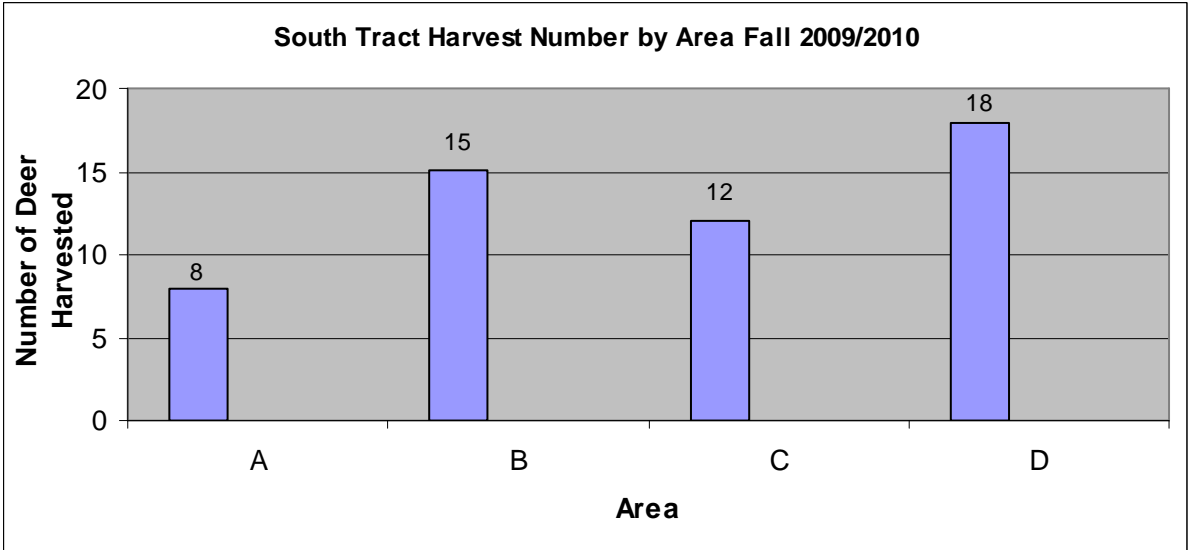

Overall South Tract Statistics