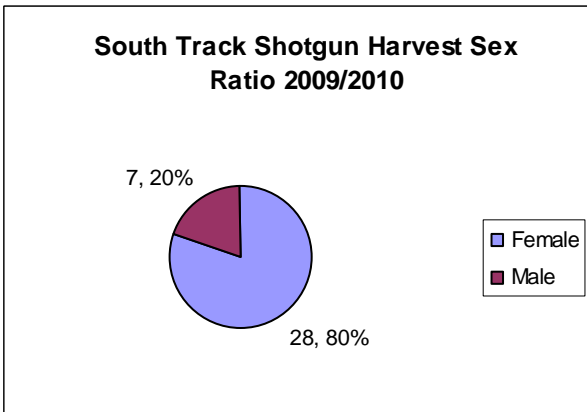

11/30/2009	Male	B	113.2	2.5	8
11/30/2009	Female	B	84.8	3.5+	
12/1/2009	Female	C	91.70	2.5	
12/1/2009	Male	B	99.40	3.5+	6
12/1/2009	Female	A	67.10	3.5+	
12/1/2009	Female	A	86.60	2.5	
12/3/2009	Female	B	82.40	3.5+	
12/4/2009	Female	D	45.30	0.5	
12/7/2009	Female	C	35.30	0.5	
12/7/2009	Female	A	37.00	0.5	
12/8/2009	Male	C	154.00	3.5+	25 Non-Typical
12/8/2009	Female	D	51.30	0.5	
12/9/2009	Female	D	86.80	3.5+	
12/12/2009	Male	C	28.70	0.5	BB
1/8/2010	Female	A	84.20	3.5+	
1/8/2010	Female	A	48.70	0.5	
1/8/2010	Female	C	77.2	2.5	
1/8/2010	Female	C	29.40	0.5	
1/8/2010	Female	C	72.00	3.5+	
1/9/2010	Male	B	117.30	3.5+	9 Non-Typical
1/9/2010	Female	D	47.60	0.5	
1/9/2010	Male	D	29.70	0.5	BB
Total	35				

South Tract Muzzleloader 2009/2010					
Date	Sex	Area	Weight (lb)	Age	Points
12/23/2009	Female	D	40.8	0.5	
12/26/2009	Male	D	42.5	0.5	BB
12/26/2009	Female	D	79.5	3.5	
12/28/2009	Male	C	138.5	3.5+	9
12/29/2009	Male	B	74.1	1.5	
12/29/2009	Female	C	85.9	3.5+	
12/30/2009	Female	B	41.3	0.5	
Total	7