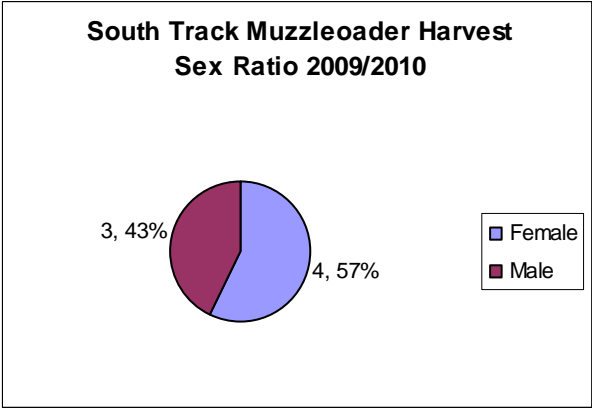

Overall South Tract Statistics