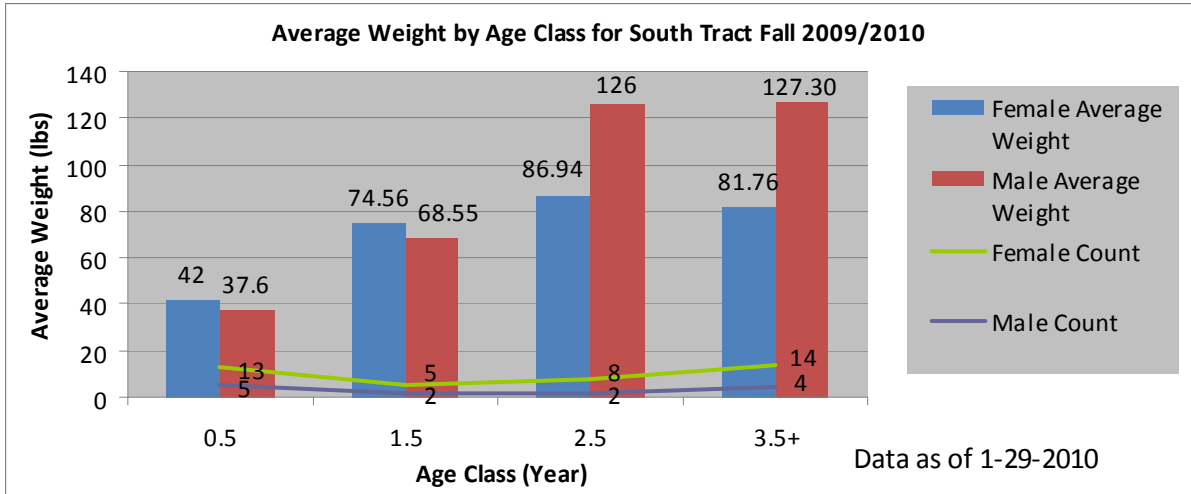

South Tract Deer Harvest Total 2009/2010:

53