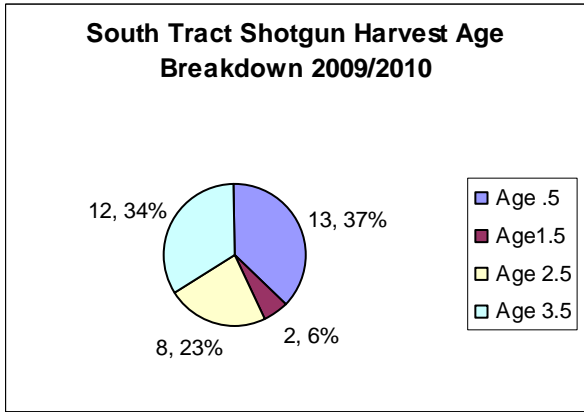

11/30/2009	Male	B	113.2	2.5	8
11/30/2009	Female	B	84.8	3.5+	
12/1/2009	Female	C	91.70	2.5	
12/1/2009	Male	B	99.40	3.5+	6
12/1/2009	Female	A	67.10	3.5+	
12/1/2009	Female	A	86.60	2.5	
12/3/2009	Female	B	82.40	3.5+	
12/4/2009	Female	D	45.30	0.5	
12/7/2009	Female	C	35.30	0.5	
12/7/2009	Female	A	37.00	0.5	
12/8/2009	Male	C	154.00	3.5+	25 Non-Typical
12/8/2009	Female	D	51.30	0.5	
12/9/2009	Female	D	86.80	3.5+	
12/12/2009	Male	C	28.70	0.5	BB
1/8/2010	Female	A	84.20	3.5+	
1/8/2010	Female	A	48.70	0.5	
1/8/2010	Female	C	77.2	2.5	
1/8/2010	Female	C	29.40	0.5	
1/8/2010	Female	C	72.00	3.5+	
1/9/2010	Male	B	117.30	3.5+	9 Non-Typical
1/9/2010	Female	D	47.60	0.5	
1/9/2010	Male	D	29.70	0.5	BB
Total	35				

South Tract Muzzleloader 2009/2010					
Date	Sex	Area	Weight (lb)	Age	Points
12/23/2009	Female	D	40.8	0.5	
12/26/2009	Male	D	42.5	0.5	BB
12/26/2009	Female	D	79.5	3.5	
12/28/2009	Male	C	138.5	3.5+	9
12/29/2009	Male	B	74.1	1.5	
12/29/2009	Female	C	85.9	3.5+	
12/30/2009	Female	B	41.3	0.5	
Total	7