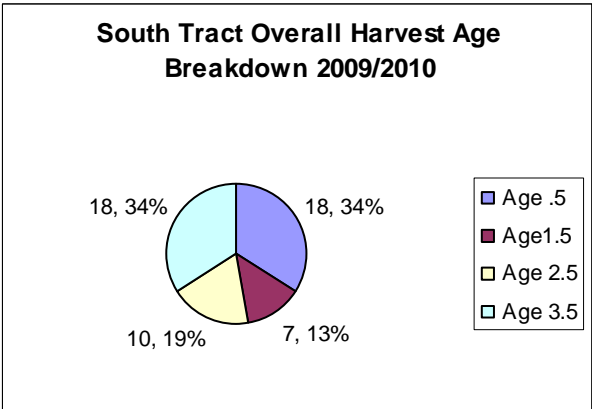

Overall South Tract Statistics