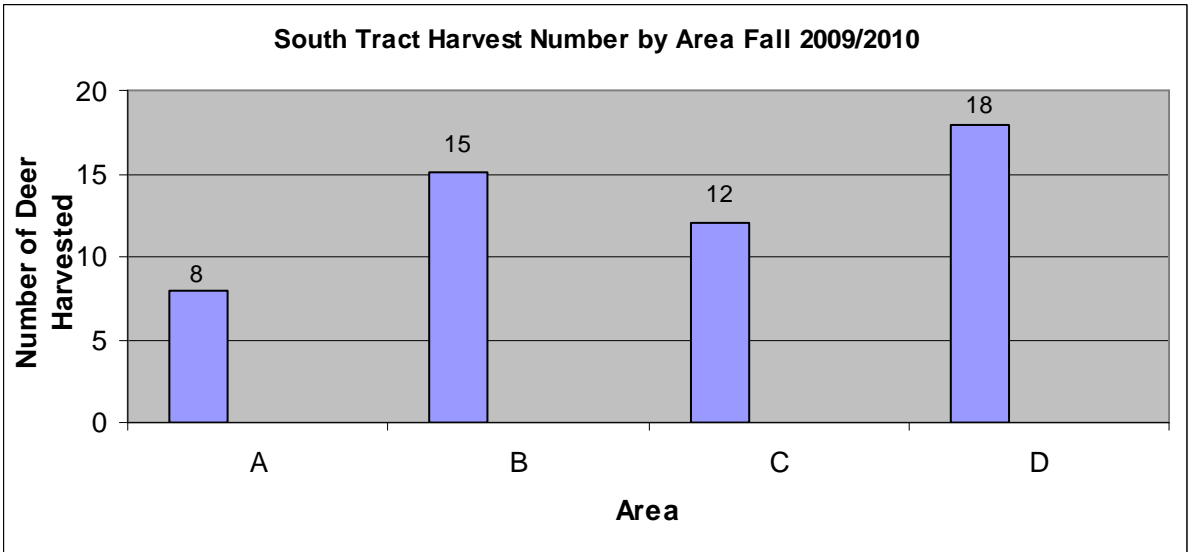

Overall South Tract Statistics