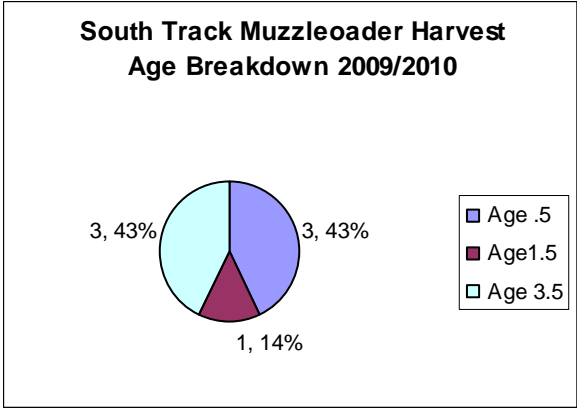

Overall South Tract Statistics