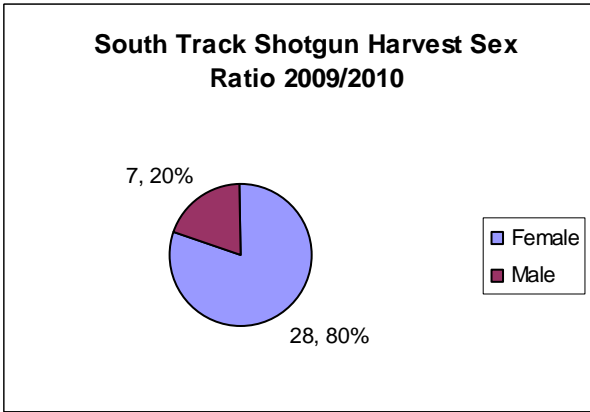

11/30/2009	Male	B	113.2	2.5	8
11/30/2009	Female	B	84.8	3.5+	
12/1/2009	Female	C	91.70	2.5	
12/1/2009	Male	B	99.40	3.5+	6
12/1/2009	Female	A	67.10	3.5+	
12/1/2009	Female	A	86.60	2.5	
12/3/2009	Female	B	82.40	3.5+	
12/4/2009	Female	D	45.30	0.5	
12/7/2009	Female	C	35.30	0.5	
12/7/2009	Female	A	37.00	0.5	
12/8/2009	Male	C	154.00	3.5+	25 Non-Typical
12/8/2009	Female	D	51.30	0.5	
12/9/2009	Female	D	86.80	3.5+	
12/12/2009	Male	C	28.70	0.5	BB
1/8/2010	Female	A	84.20	3.5+	
1/8/2010	Female	A	48.70	0.5	
1/8/2010	Female	C	77.2	2.5	
1/8/2010	Female	C	29.40	0.5	
1/8/2010	Female	C	72.00	3.5+	
1/9/2010	Male	B	117.30	3.5+	9 Non-Typical
1/9/2010	Female	D	47.60	0.5	
1/9/2010	Male	D	29.70	0.5	BB
Total	35				

South Tract Muzzleloader 2009/2010					
Date	Sex	Area	Weight (lb)	Age	Points
12/23/2009	Female	D	40.8	0.5	
12/26/2009	Male	D	42.5	0.5	BB
12/26/2009	Female	D	79.5	3.5	
12/28/2009	Male	C	138.5	3.5+	9
12/29/2009	Male	B	74.1	1.5	
12/29/2009	Female	C	85.9	3.5+	
12/30/2009	Female	B	41.3	0.5	
Total	7