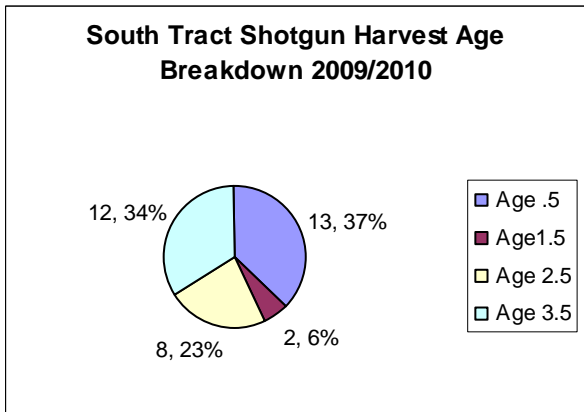

11/30/2009	Male	B	113.2	2.5	8
11/30/2009	Female	B	84.8	3.5+	
12/1/2009	Female	C	91.70	2.5	
12/1/2009	Male	B	99.40	3.5+	6
12/1/2009	Female	A	67.10	3.5+	
12/1/2009	Female	A	86.60	2.5	
12/3/2009	Female	B	82.40	3.5+	
12/4/2009	Female	D	45.30	0.5	
12/7/2009	Female	C	35.30	0.5	
12/7/2009	Female	A	37.00	0.5	
12/8/2009	Male	C	154.00	3.5+	25 Non-Typical
12/8/2009	Female	D	51.30	0.5	
12/9/2009	Female	D	86.80	3.5+	
12/12/2009	Male	C	28.70	0.5	BB
1/8/2010	Female	A	84.20	3.5+	
1/8/2010	Female	A	48.70	0.5	
1/8/2010	Female	C	77.2	2.5	
1/8/2010	Female	C	29.40	0.5	
1/8/2010	Female	C	72.00	3.5+	
1/9/2010	Male	B	117.30	3.5+	9 Non-Typical
1/9/2010	Female	D	47.60	0.5	
1/9/2010	Male	D	29.70	0.5	BB
Total	35				

South Tract Muzzleloader 2009/2010					
Date	Sex	Area	Weight (lb)	Age	Points
12/23/2009	Female	D	40.8	0.5	
12/26/2009	Male	D	42.5	0.5	BB
12/26/2009	Female	D	79.5	3.5	
12/28/2009	Male	C	138.5	3.5+	9
12/29/2009	Male	B	74.1	1.5	
12/29/2009	Female	C	85.9	3.5+	
12/30/2009	Female	B	41.3	0.5	
Total	7